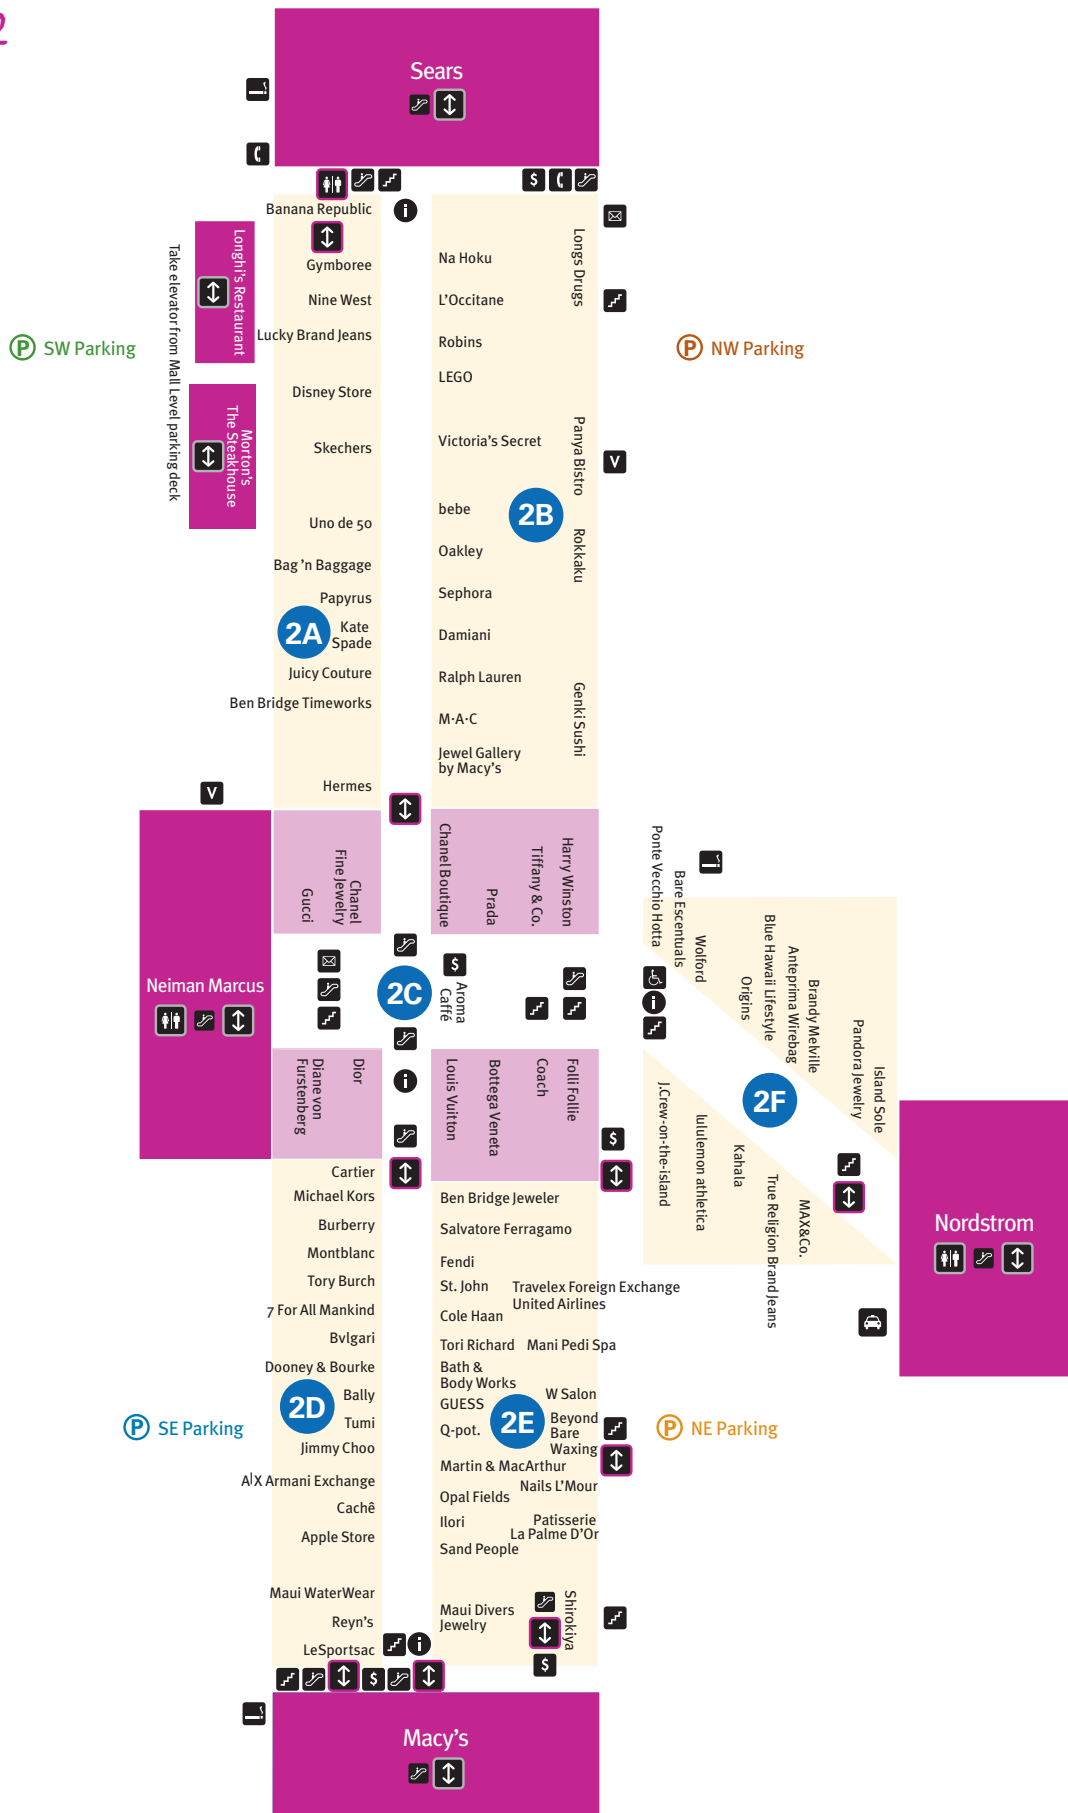

Mall Level 2